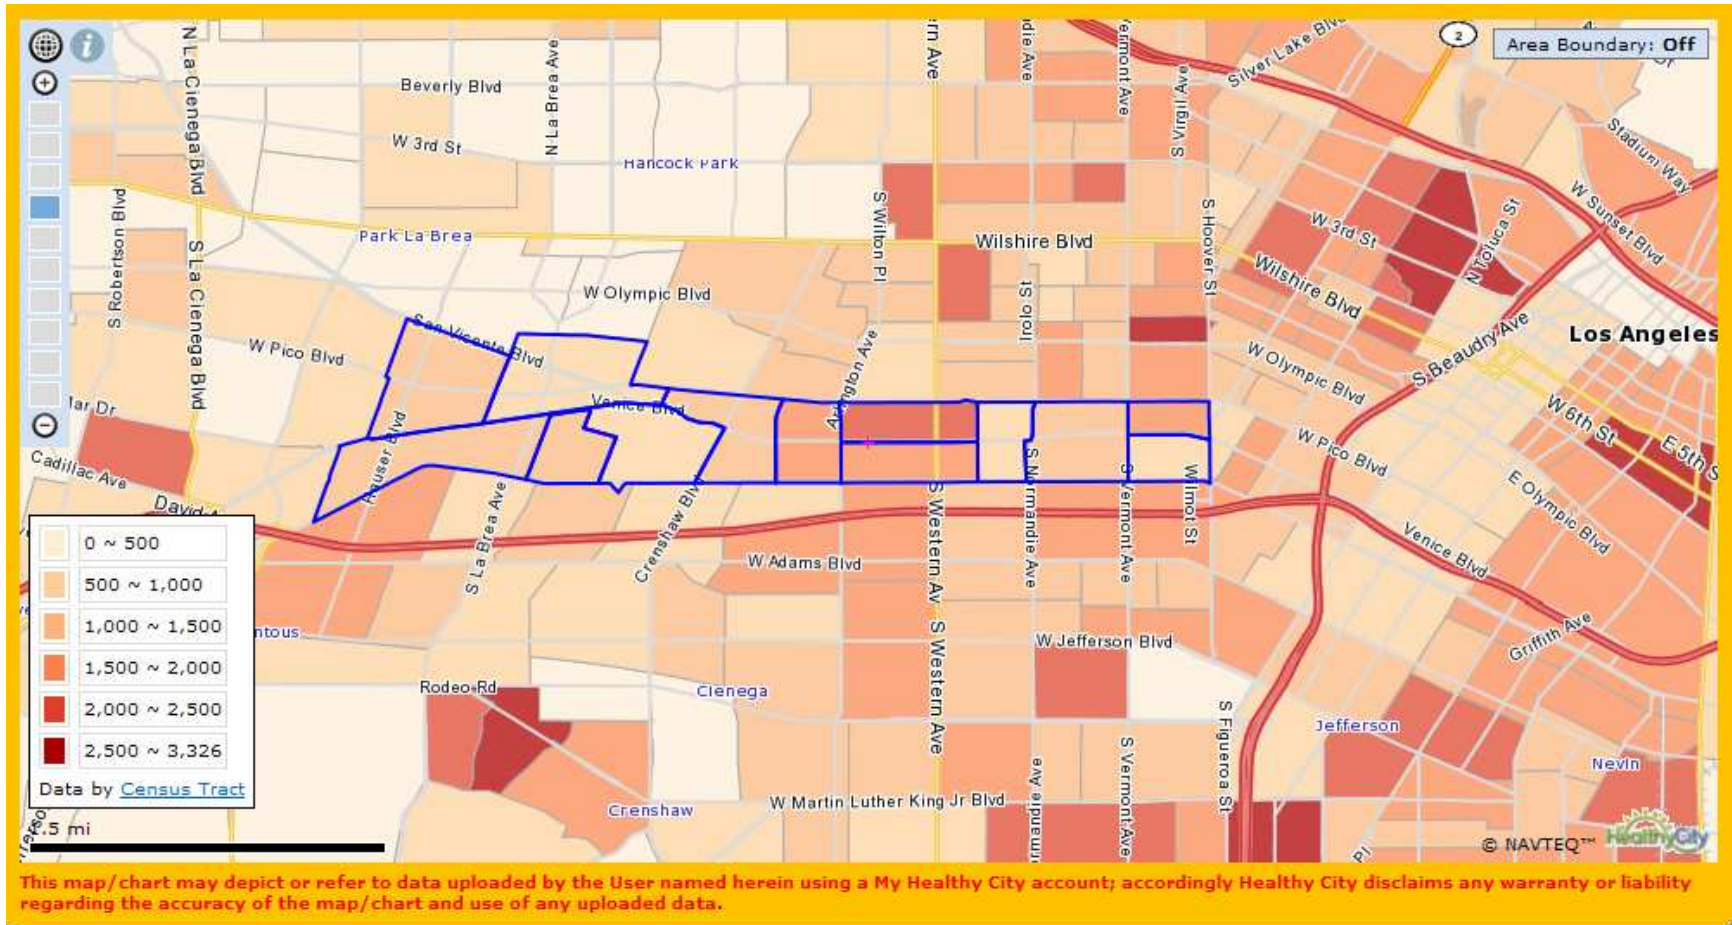

Proposed City-Managed FamilySource Service Area Aliso Pico/Boyle Heights South

Census Tracts	204920, 205120, 531302, 532302, 206050, 203500, 206030, 206040, 205110
---------------	--

Proposed City-Managed FamilySource Service Area Cypress Park/Glassell Park

Census Tracts	183520, 183810, 183820, 185100, 185201, 185202, 185310, 185320, 186200, 186300, 186401, 186402
---------------	--

Proposed City-Managed FamilySource Service Area Pico West

Census Tracts	221110, 218120, 221120, 221210, 221220, 221301, 221302, 218110, 218220, 218210, 217100, 217200, 218300
---------------	--