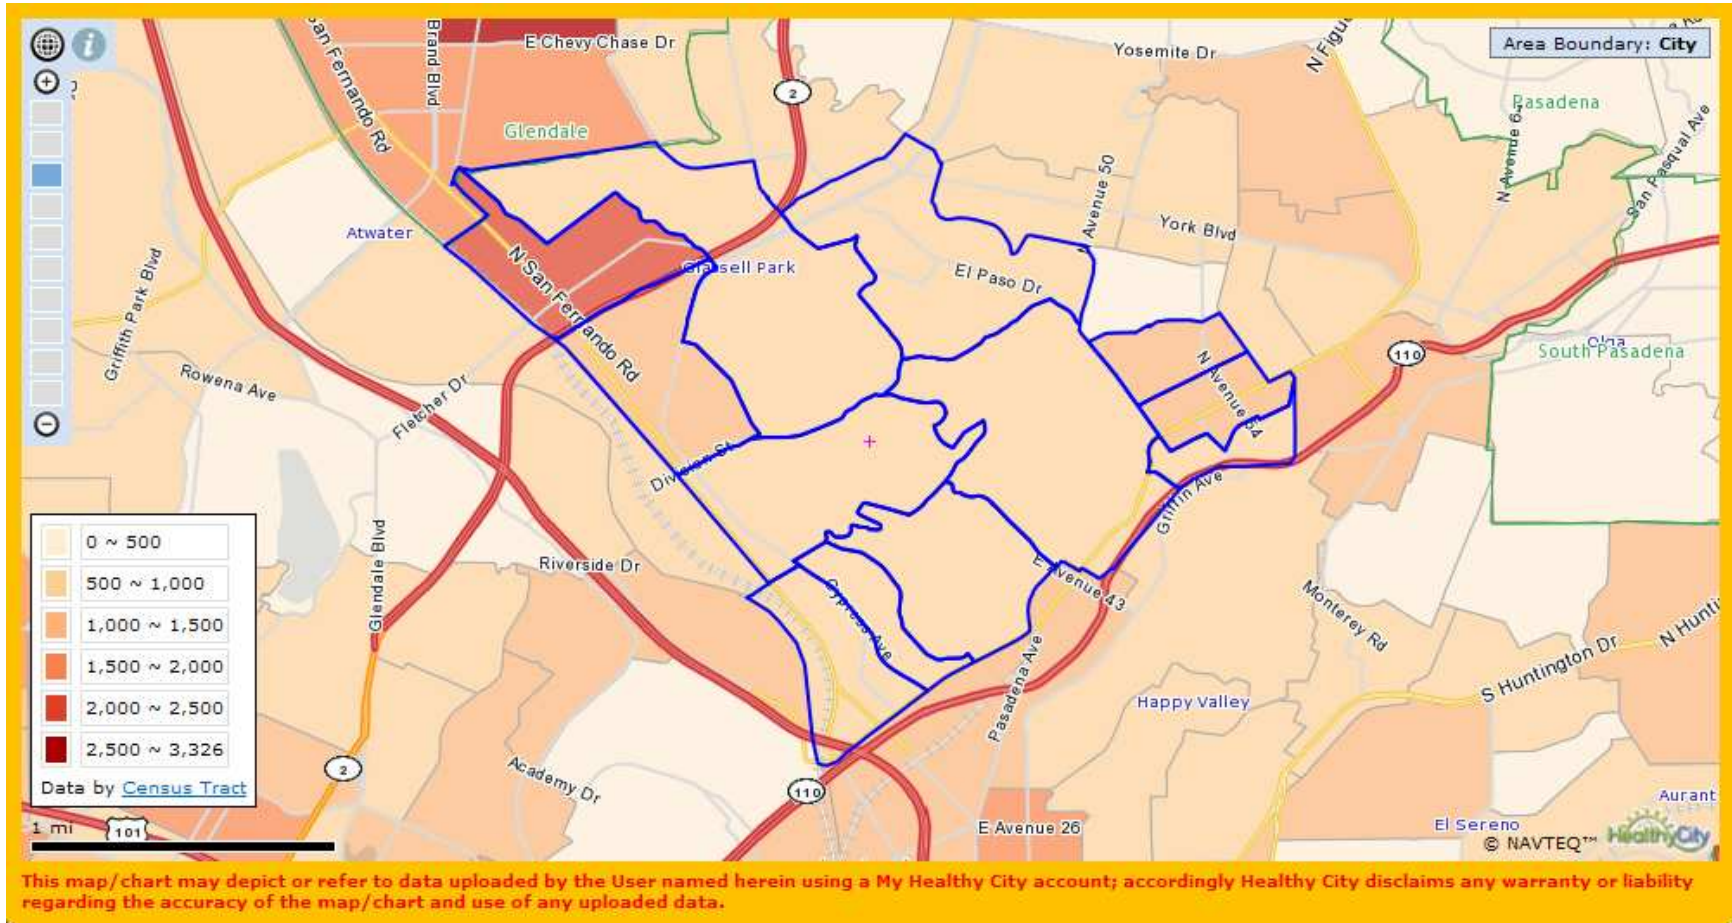

Proposed City-Managed FamilySource Service Area Aliso Pico/Boyle Heights South

Census Tracts	204920, 205120, 531302, 532302, 206050, 203500, 206030, 206040, 205110
---------------	--

Proposed City-Managed FamilySource Service Area Cypress Park/Glassell Park

Census Tracts	183520, 183810, 183820, 185100, 185201, 185202, 185310, 185320, 186200, 186300, 186401, 186402
---------------	--

Proposed City-Managed FamilySource Service Area Pico West

Census Tracts	221110, 218120, 221120, 221210, 221220, 221301, 221302, 218110, 218220, 218210, 217100, 217200, 218300
---------------	--