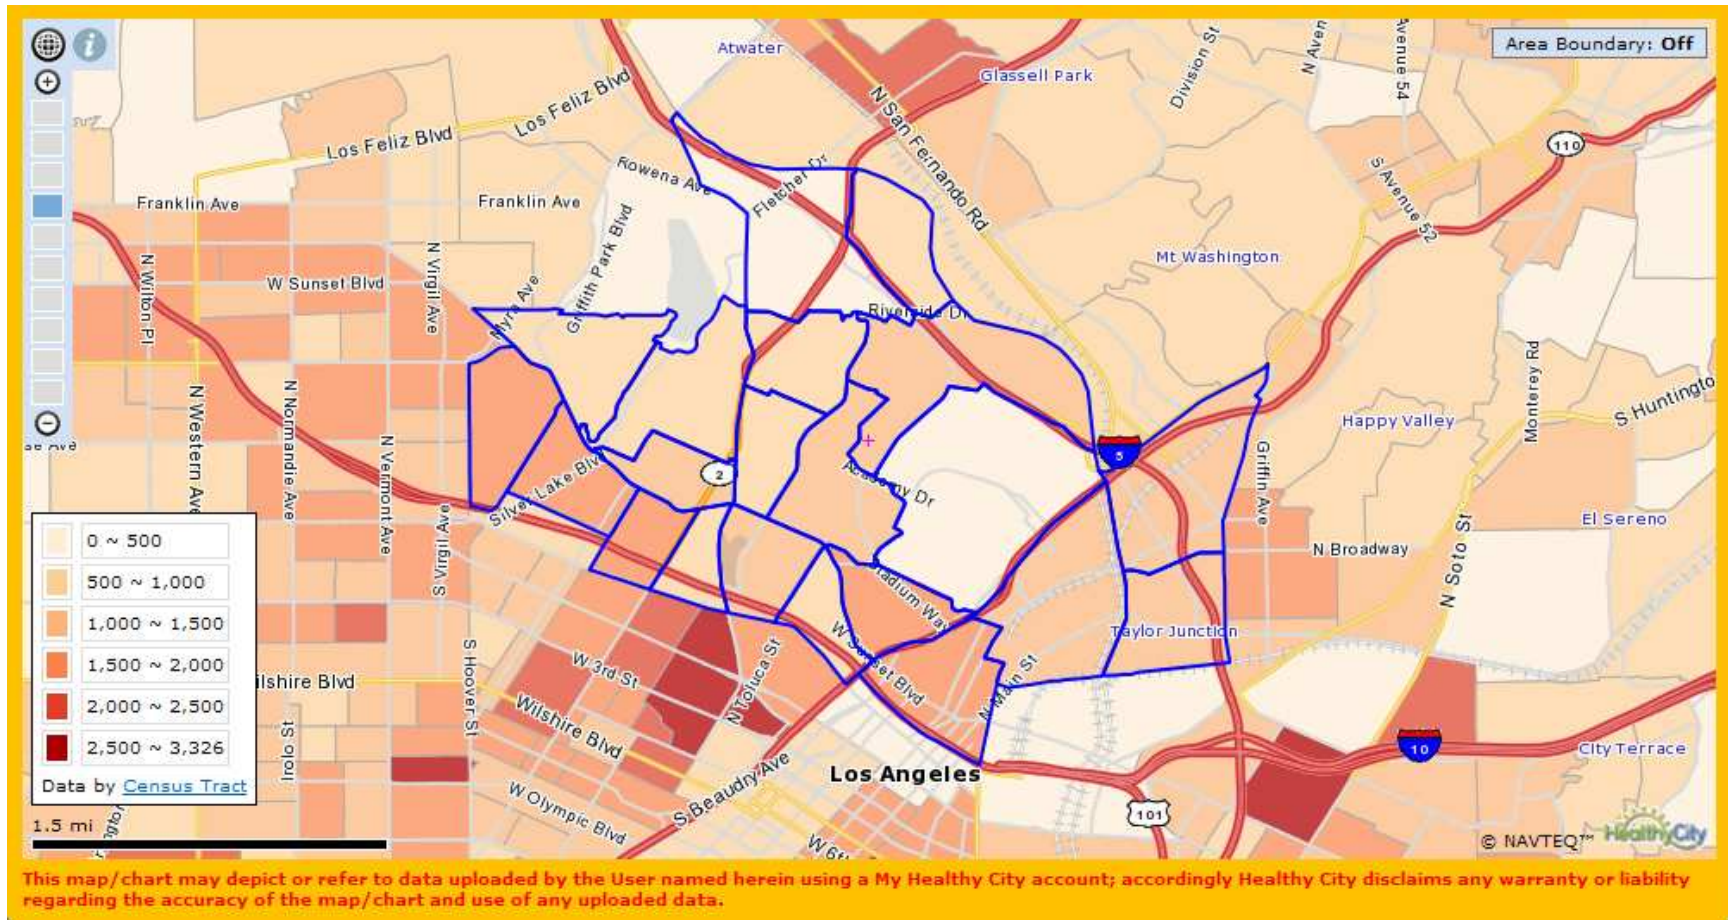

Proposed FamilySource Service Area Echo Park

Census Tracts	195400, 195500, 195600, 195710, 195801, 195900, 197420, 197110, 197300, 197500, 197600, 197700, 197410, 195720, 197200, 187200, 187300, 199000, 199700, 206010, 207100