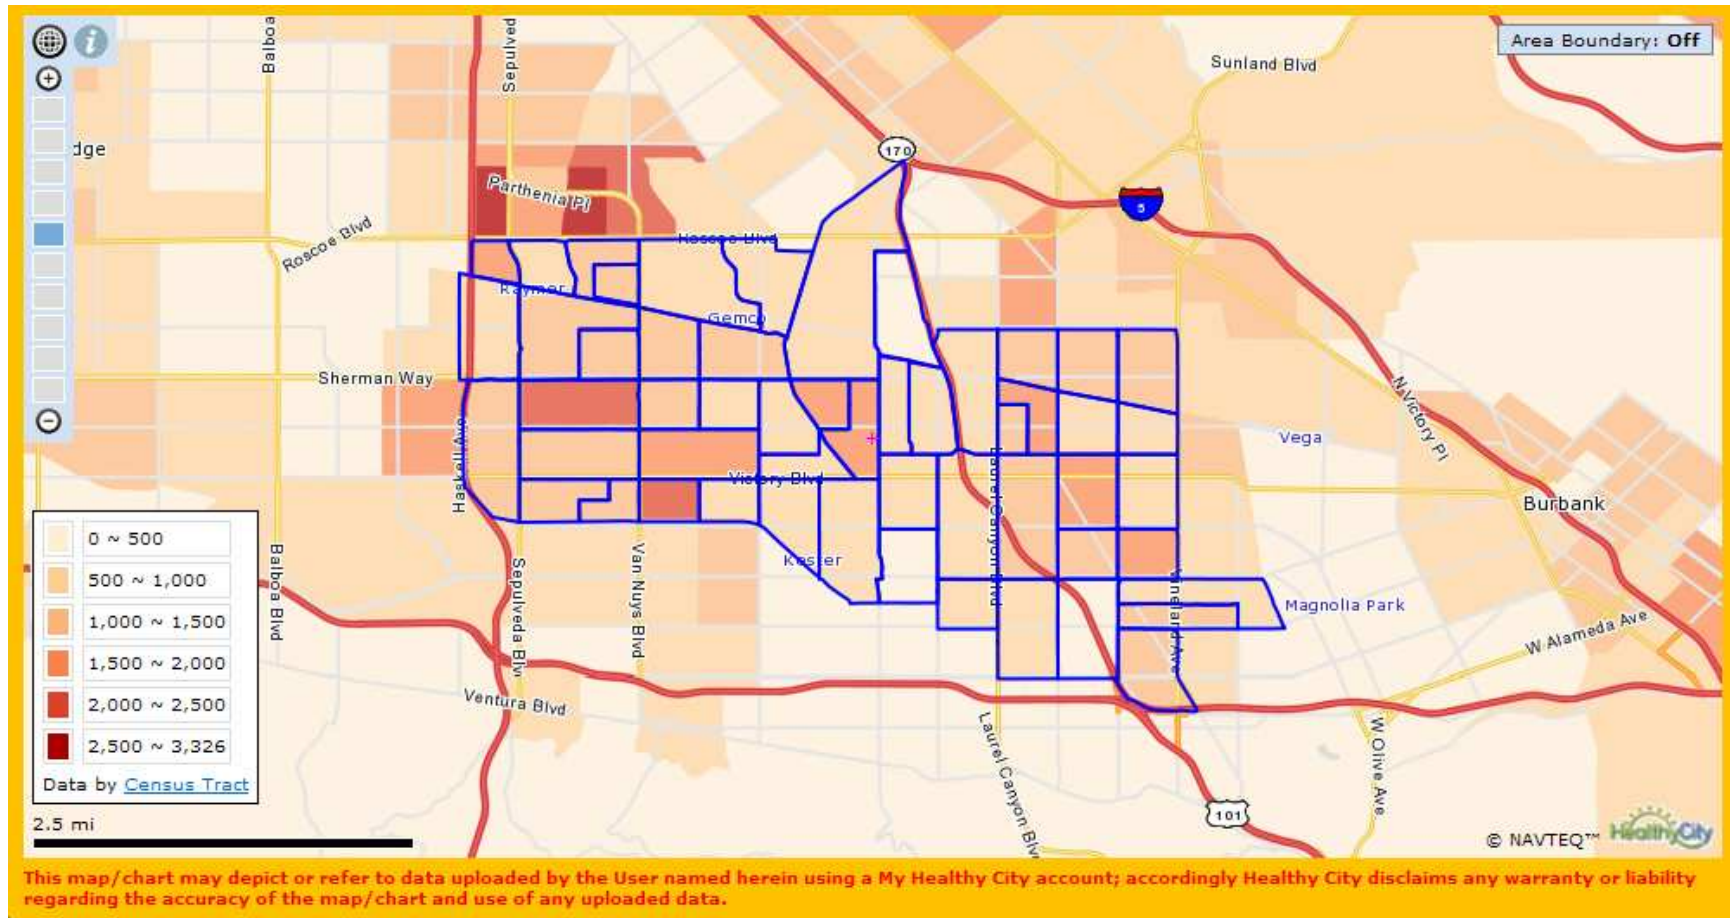

Proposed FamilySource Service Area Lincoln Heights

Census Tracts	183700, 199110, 199120, 199201, 199202, 199300, 199400, 199800, 199900, 201110, 201120, 201200, 201301, 201302, 201401, 201402, 201501, 201503, 201504, 201600, 201700, 203300, 203100
---------------	--

Proposed FamilySource Service Area South Valley

Census Tracts	120010, 120020, 120030, 120300, 120400, 122000, 127101, 127102, 127210, 127300, 127520, 123410, 123420, 123510, 123520, 127220, 127710, 127801, 127802, 127910, 127920, 128100, 128302, 123602, 128210, 128220, 128303, 123601, 121600, 122410, 122420, 123010, 123203, 123204, 123205, 123206, 123301, 123303, 123304, 123700, 123800, 123900, 124101, 124102, 124201, 124202, 124400, 124901, 125100, 125200, 125310, 125400, 125320
---------------	--