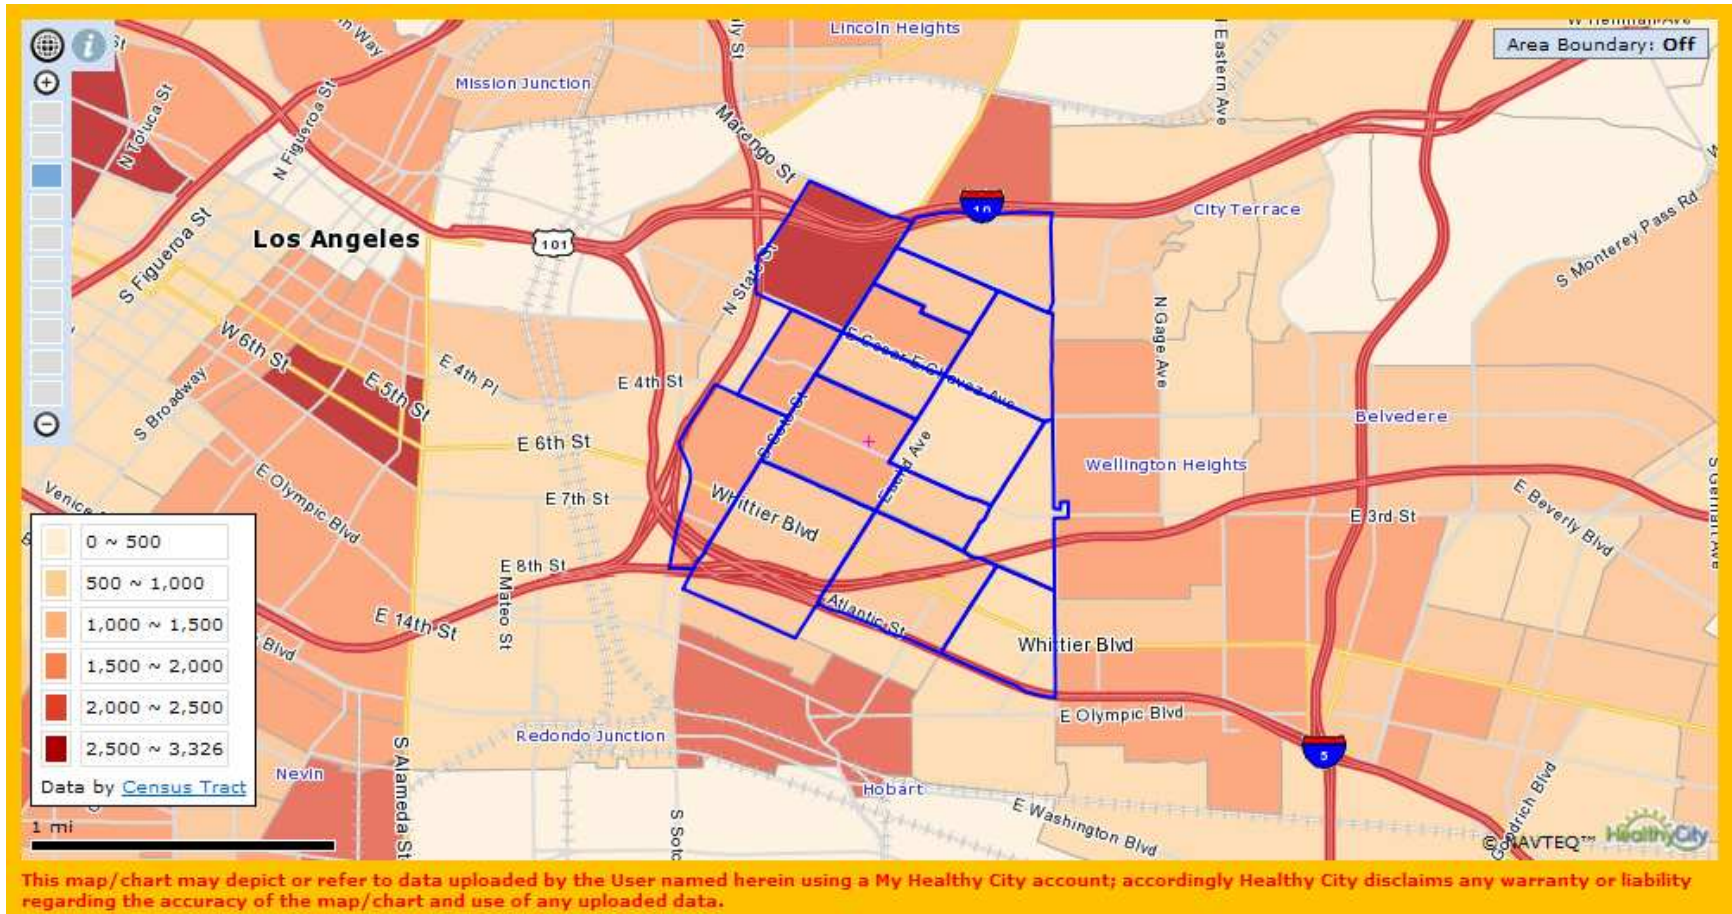

Proposed FamilySource Service Area Boyle Heights

Census Tracts	203900, 204110, 204120, 204200, 204300, 204420, 204600, 204700, 204810, 204910, 203200, 203720, 203600, 203710, 203800
---------------	--

Proposed FamilySource Service Area Canoga Park

Census Tracts	137102, 134510, 113233, 113234, 113422, 134000, 134103, 134104, 134201, 134305, 134306, 134520, 134710, 134902, 135112, 113421, 134720, 134101, 131700, 134800
---------------	--

Proposed FamilySource Service Area Hollywood