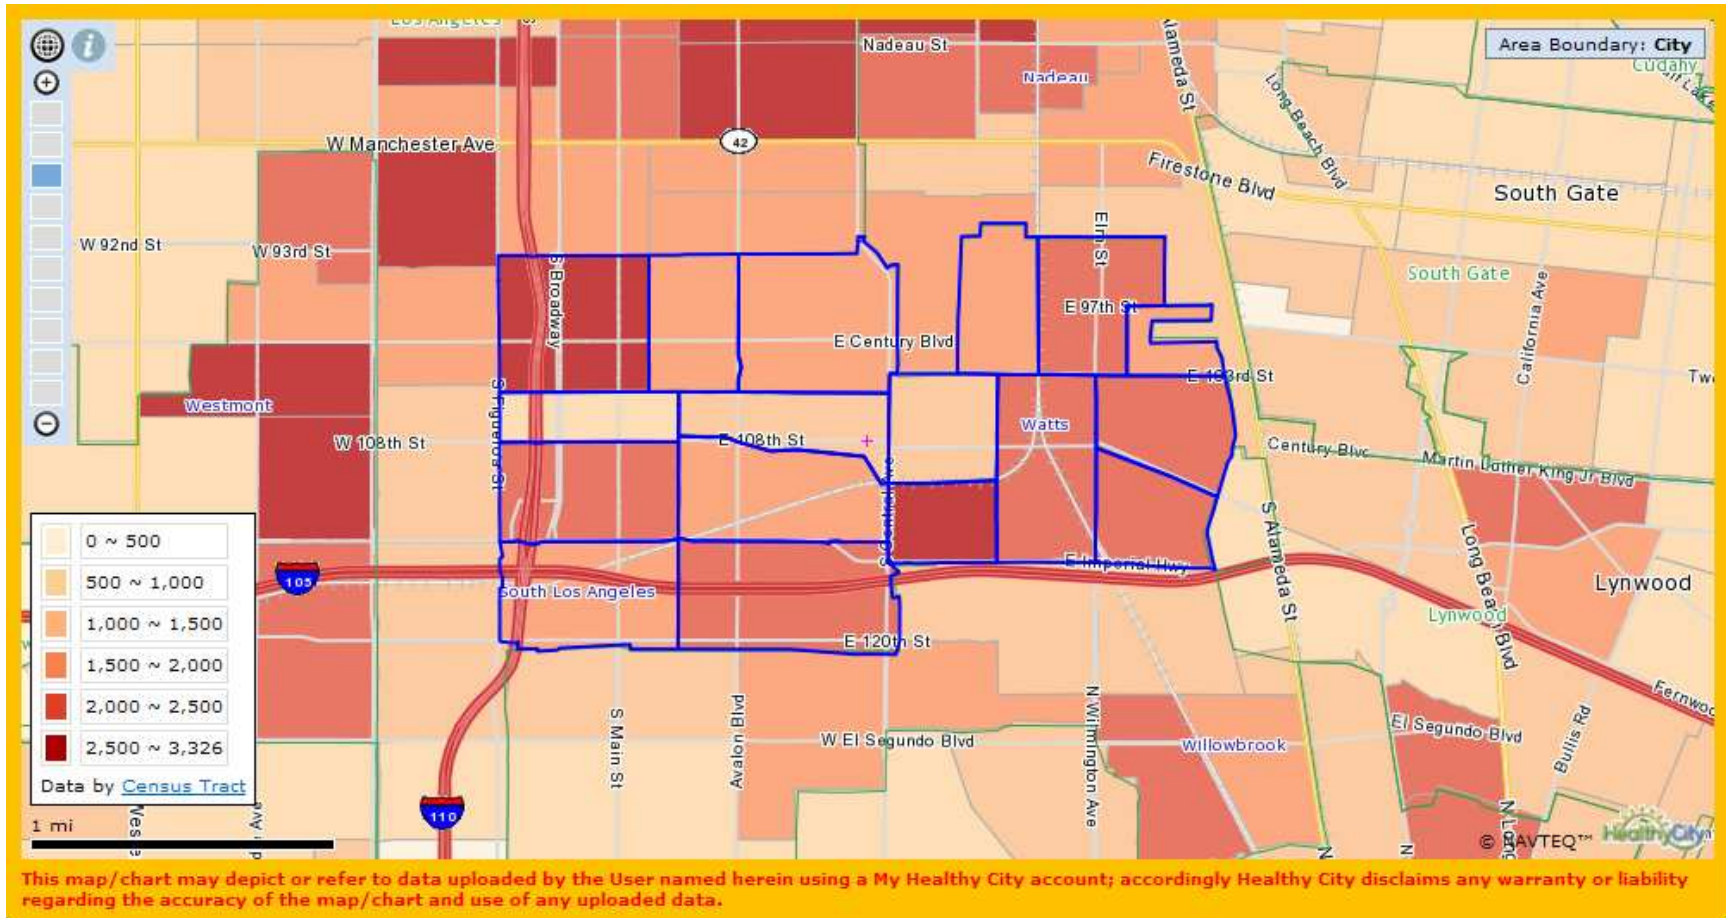

Proposed FamilySource Service Area Watts

Census Tracts	240500, 240600, 240700, 240800, 240900, 241000, 241110, 241120, 241400, 243000, 242000, 242200, 242300, 242600, 242700, 243100, 242100