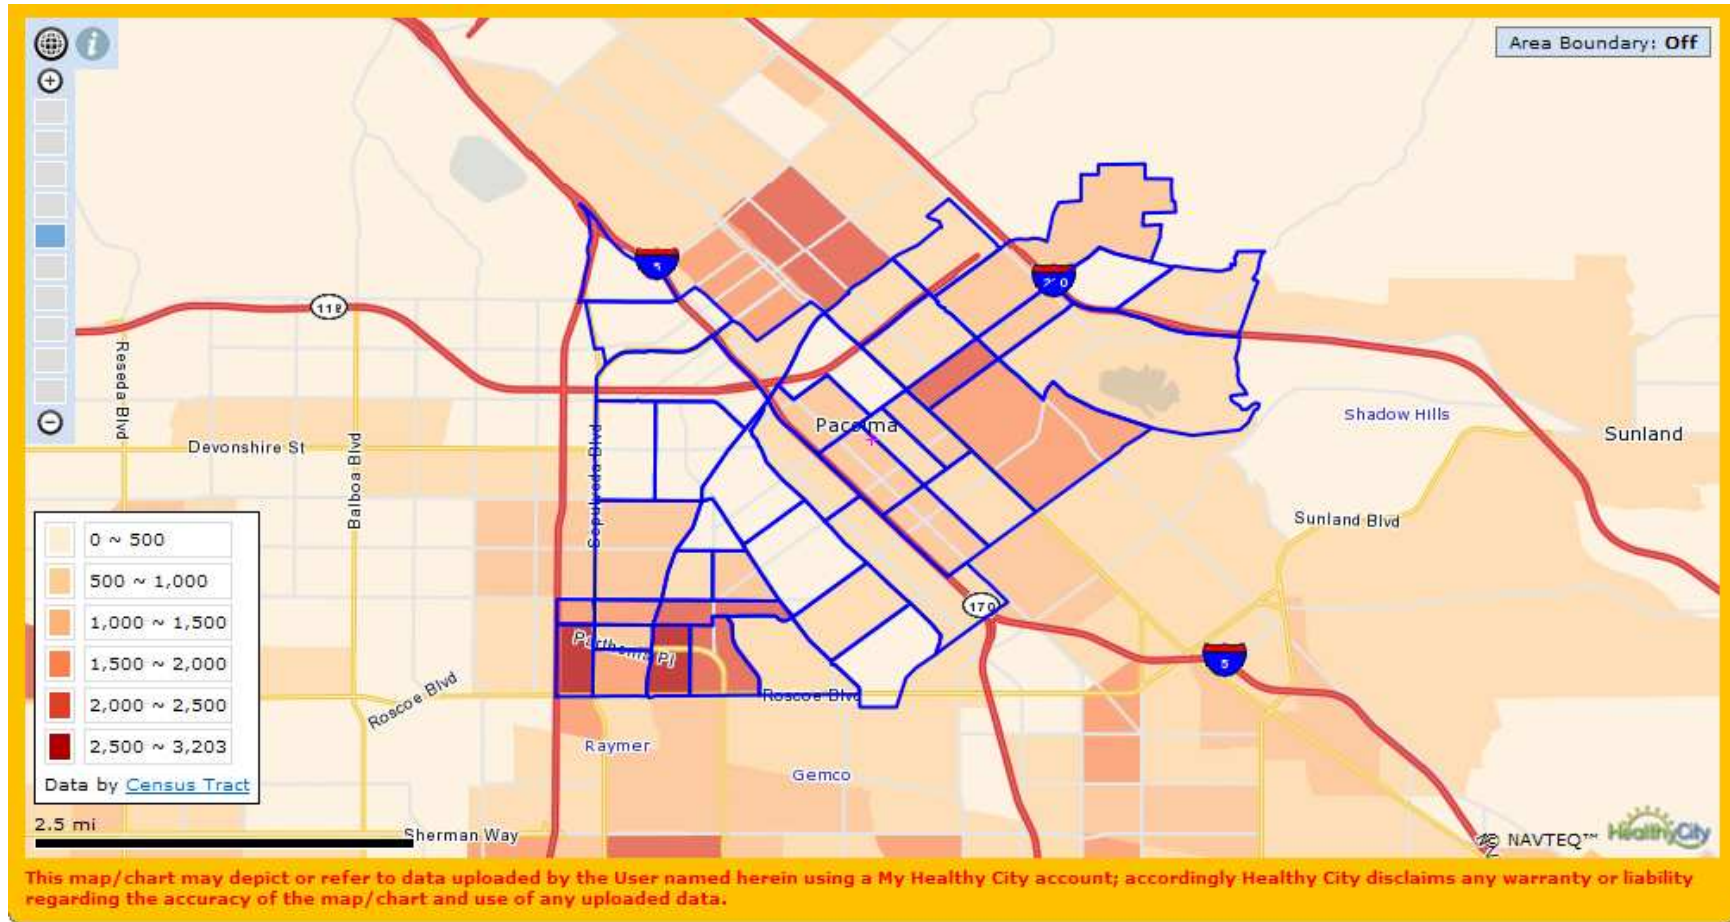

Proposed FamilySource Service Area North Valley

Census Tracts	104500, 104610, 104106, 104402, 104620, 104701, 104702, 104105, 104202, 104320, 104810, 104820, 104401, 104103, 104104, 104201, 104310, 109601, 120102, 109400, 109500, 117100, 117510, 119000, 119100, 119200, 119310, 119320, 119330, 119340, 119400, 119700, 119800, 119900, 120101, 117405, 109602, 117406, 117520, 117530, 106606, 109100