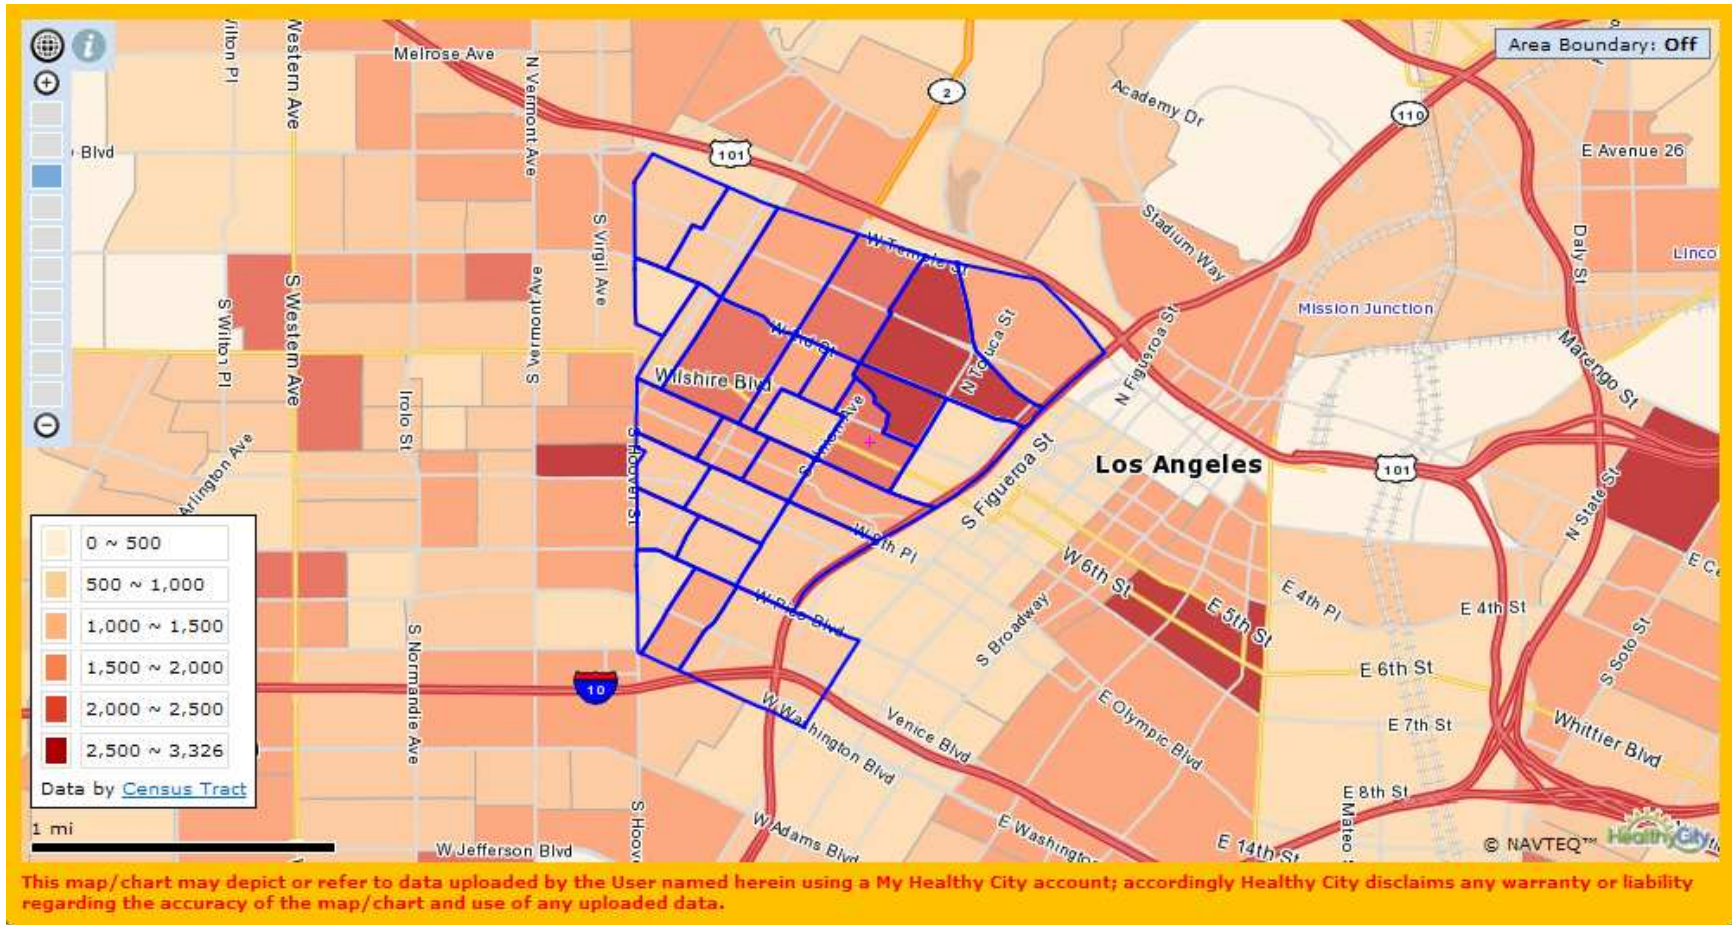

Proposed FamilySource Service Area Westlake/Pico Union

Census Tracts	224320, 208902, 208903, 209401, 209402, 209403, 209510, 209520, 209810, 209820, 210010, 224200, 224310, 208400, 208500, 208610, 208620, 208710, 208720, 208800, 208904, 209102, 209300, 208000, 208300, 209101, 209200