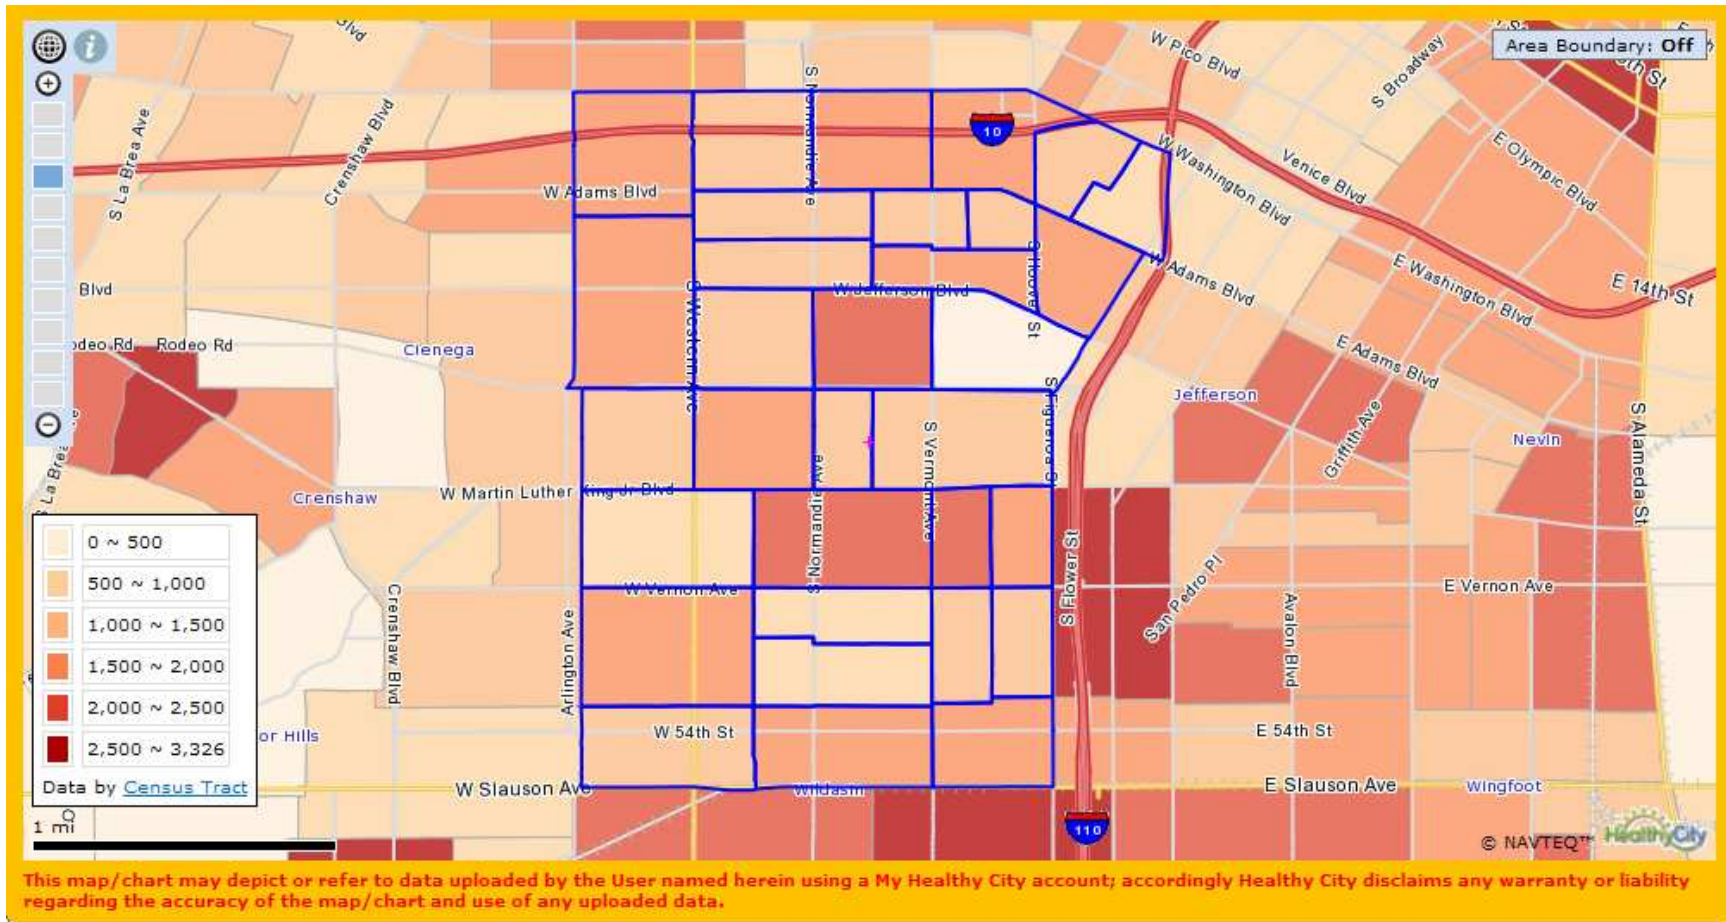

Proposed FamilySource Service Area

Southeast I

(North of Slauson Ave.)

Census Tracts	224020, 224600, 226410, 226420, 226700, 227010, 227020, 228100, 228210, 228220, 228310, 228320, 228410, 228420, 228500, 228600, 228710, 228720, 228800, 228900, 229100, 229200, 229300, 229410, 229420, 231100, 231800, 231900, 232800
---------------	--

Proposed FamilySource Service Area

Southeast II

(South of Slauson Ave.)

Census Tracts	239200, 239310, 239320, 239330, 239500, 239600, 239700, 239800, 240010, 240020, 240200
---------------	--

Proposed FamilySource Service Area Southwest I (North of Slauson Ave.)

Census Tracts	221810, 231210, 221400, 221500, 221600, 221710, 221820, 221900, 222000, 222100, 222200, 222500, 222600, 222700, 231220, 231300, 231400, 231500, 231600, 231710, 231720, 232110, 232120, 232200, 232300, 232400, 232500, 232600, 232700, 224410, 224420, 224700
---------------	--