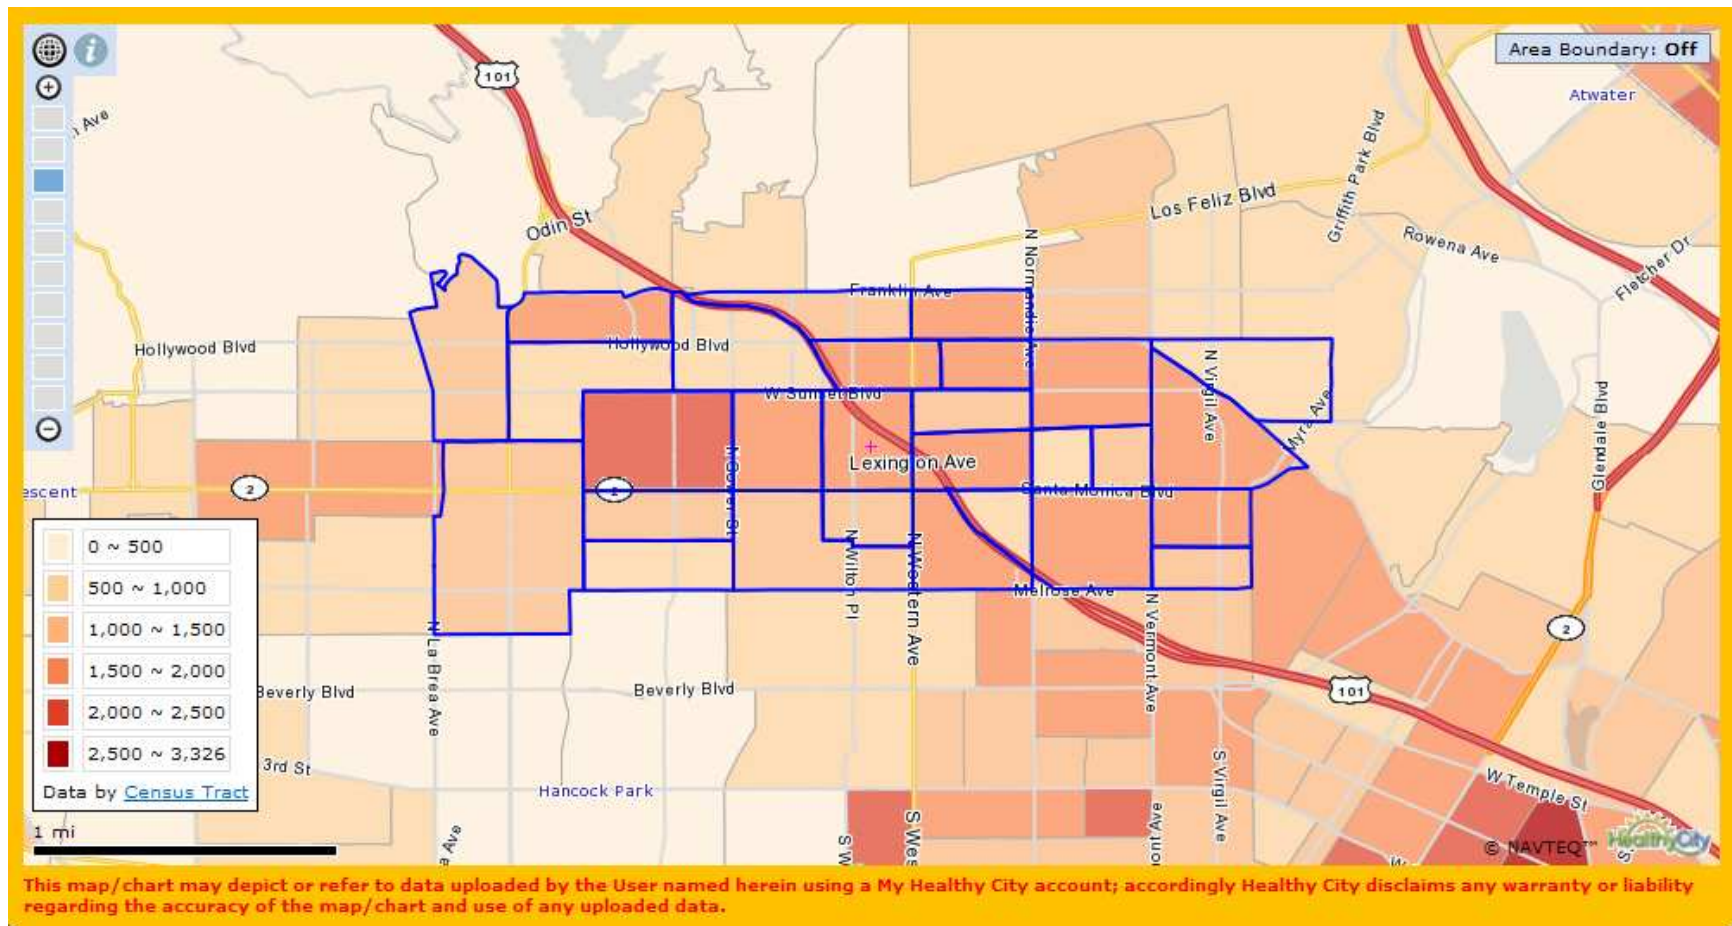

Proposed FamilySource Service Area Boyle Heights

Census Tracts	203900, 204110, 204120, 204200, 204300, 204420, 204600, 204700, 204810, 204910, 203200, 203720, 203600, 203710, 203800
---------------	--

Proposed FamilySource Service Area Canoga Park

Census Tracts	137102, 134510, 113233, 113234, 113422, 134000, 134103, 134104, 134201, 134305, 134306, 134520, 134710, 134902, 135112, 113421, 134720, 134101, 131700, 134800
---------------	--

Proposed FamilySource Service Area Hollywood