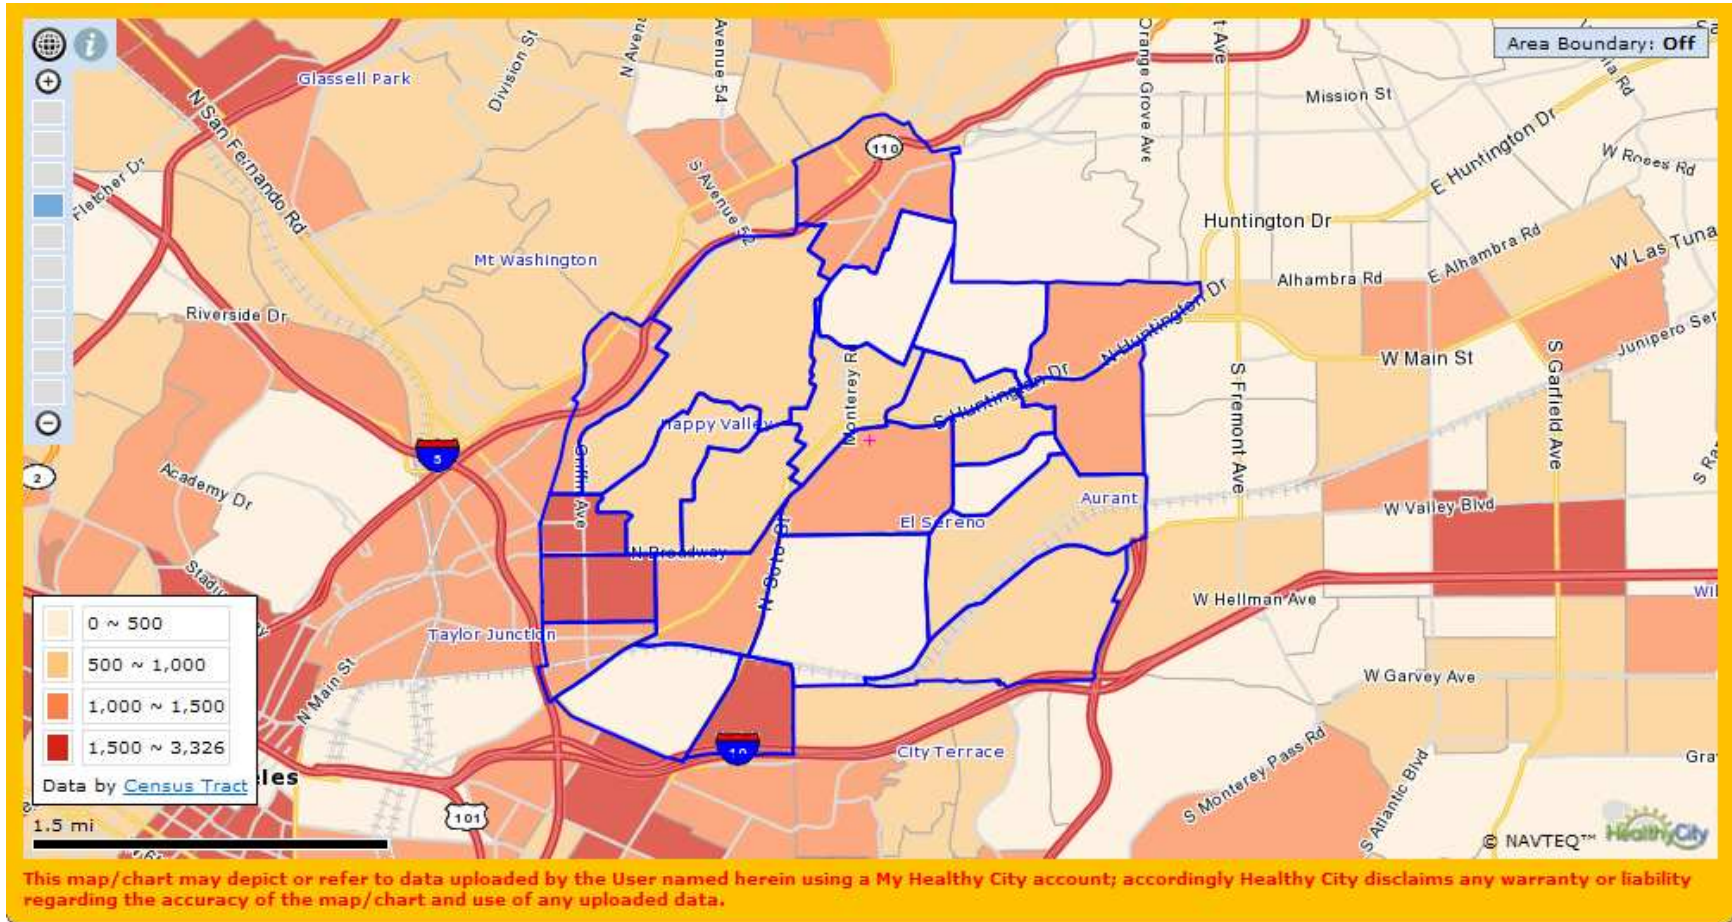

Proposed FamilySource Service Area Lincoln Heights

Census Tracts	183700, 199110, 199120, 199201, 199202, 199300, 199400, 199800, 199900, 201110, 201120, 201200, 201301, 201302, 201401, 201402, 201501, 201503, 201504, 201600, 201700, 203300, 203100