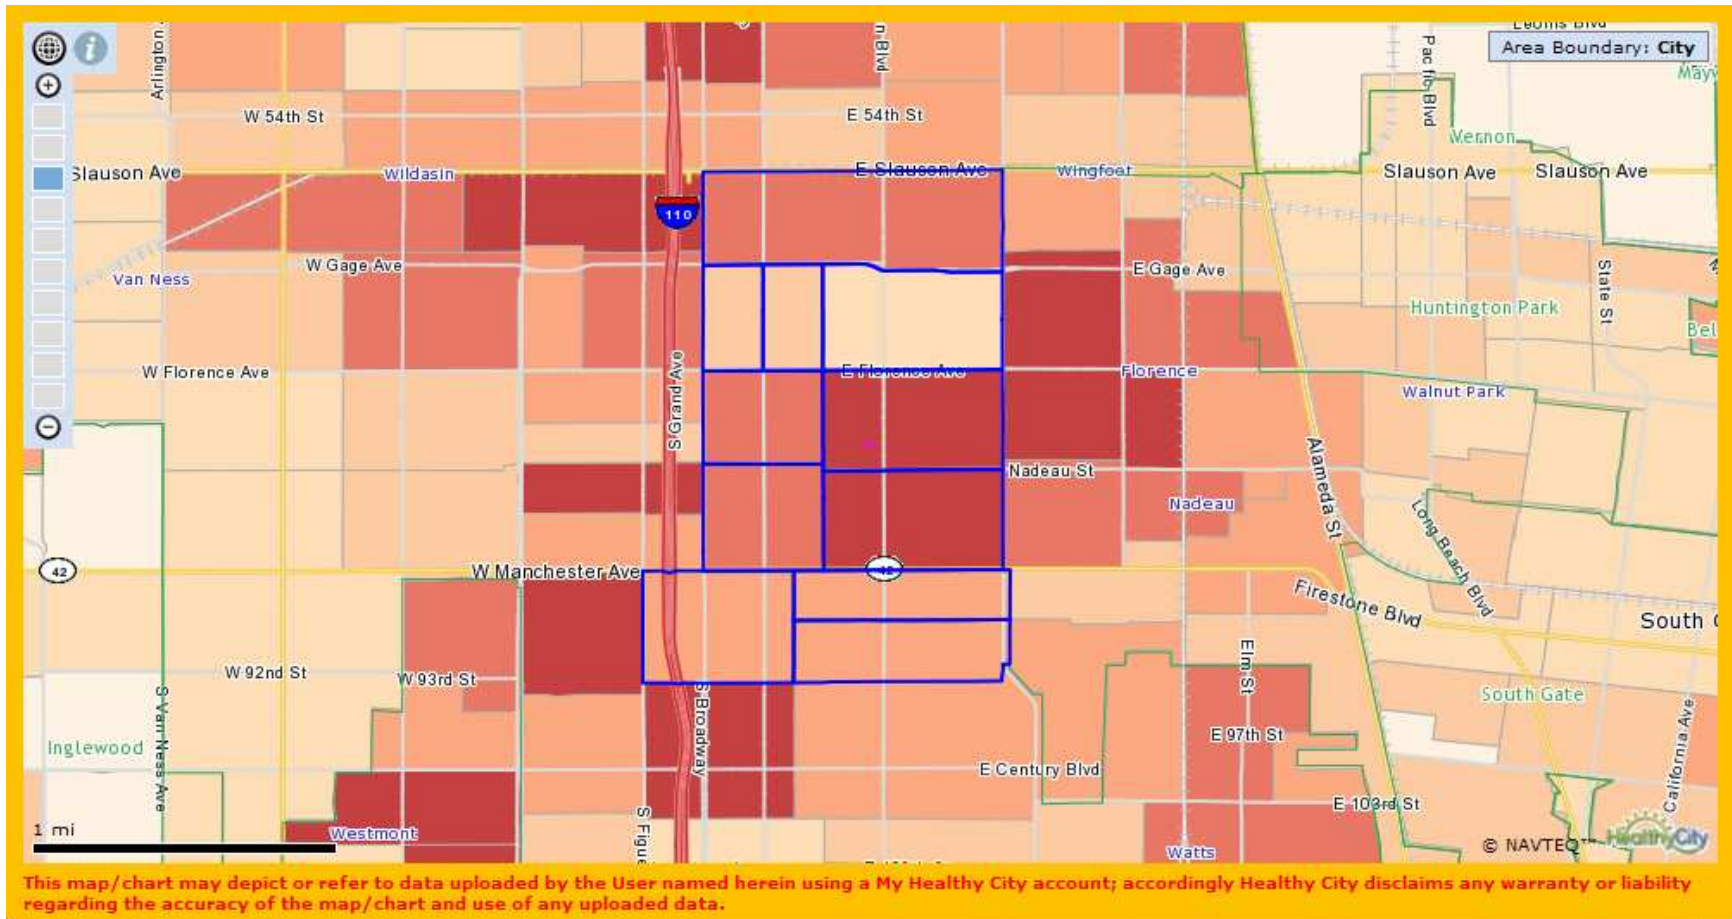

Proposed FamilySource Service Area South Valley

Census Tracts	120010, 120020, 120030, 120300, 120400, 122000, 127101, 127102, 127210, 127300, 127520, 123410, 123420, 123510, 123520, 127220, 127710, 127801, 127802, 127910, 127920, 128100, 128302, 123602, 128210, 128220, 128303, 123601, 121600, 122410, 122420, 123010, 123203, 123204, 123205, 123206, 123301, 123303, 123304, 123700, 123800, 123900, 124101, 124102, 124201, 124202, 124400, 124901, 125100, 125200, 125310, 125400, 125320
---------------	--

Proposed FamilySource Service Area

Southeast I

(North of Slauson Ave.)

Census Tracts	224020, 224600, 226410, 226420, 226700, 227010, 227020, 228100, 228210, 228220, 228310, 228320, 228410, 228420, 228500, 228600, 228710, 228720, 228800, 228900, 229100, 229200, 229300, 229410, 229420, 231100, 231800, 231900, 232800
---------------	--

Proposed FamilySource Service Area

Southeast II

(South of Slauson Ave.)

Census Tracts	239200, 239310, 239320, 239330, 239500, 239600, 239700, 239800, 240010, 240020, 240200
---------------	--

Proposed FamilySource Service Area Southwest I (North of Slauson Ave.)