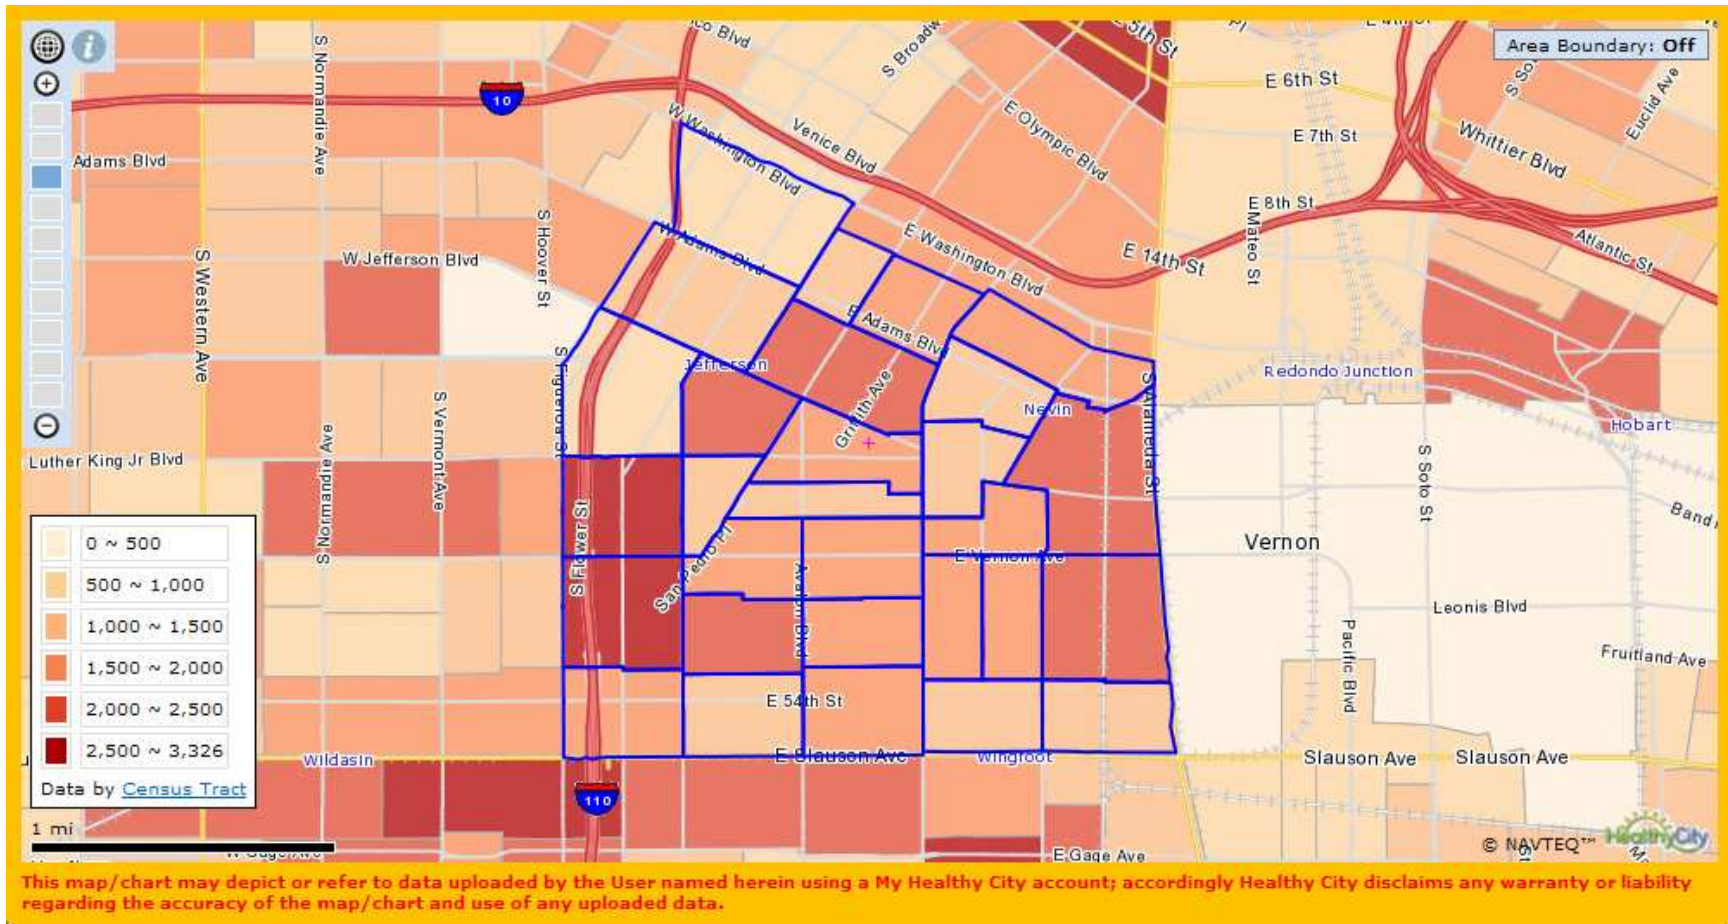

Proposed FamilySource Service Area South Valley

Census Tracts	120010, 120020, 120030, 120300, 120400, 122000, 127101, 127102, 127210, 127300, 127520, 123410, 123420, 123510, 123520, 127220, 127710, 127801, 127802, 127910, 127920, 128100, 128302, 123602, 128210, 128220, 128303, 123601, 121600, 122410, 122420, 123010, 123203, 123204, 123205, 123206, 123301, 123303, 123304, 123700, 123800, 123900, 124101, 124102, 124201, 124202, 124400, 124901, 125100, 125200, 125310, 125400, 125320
---------------	--

Proposed FamilySource Service Area

Southeast I

(North of Slauson Ave.)

Census Tracts	224020, 224600, 226410, 226420, 226700, 227010, 227020, 228100, 228210, 228220, 228310, 228320, 228410, 228420, 228500, 228600, 228710, 228720, 228800, 228900, 229100, 229200, 229300, 229410, 229420, 231100, 231800, 231900, 232800
---------------	--

Proposed FamilySource Service Area

Southeast II

(South of Slauson Ave.)

Census Tracts	239200, 239310, 239320, 239330, 239500, 239600, 239700, 239800, 240010, 240020, 240200
---------------	--

Proposed FamilySource Service Area Southwest I (North of Slauson Ave.)