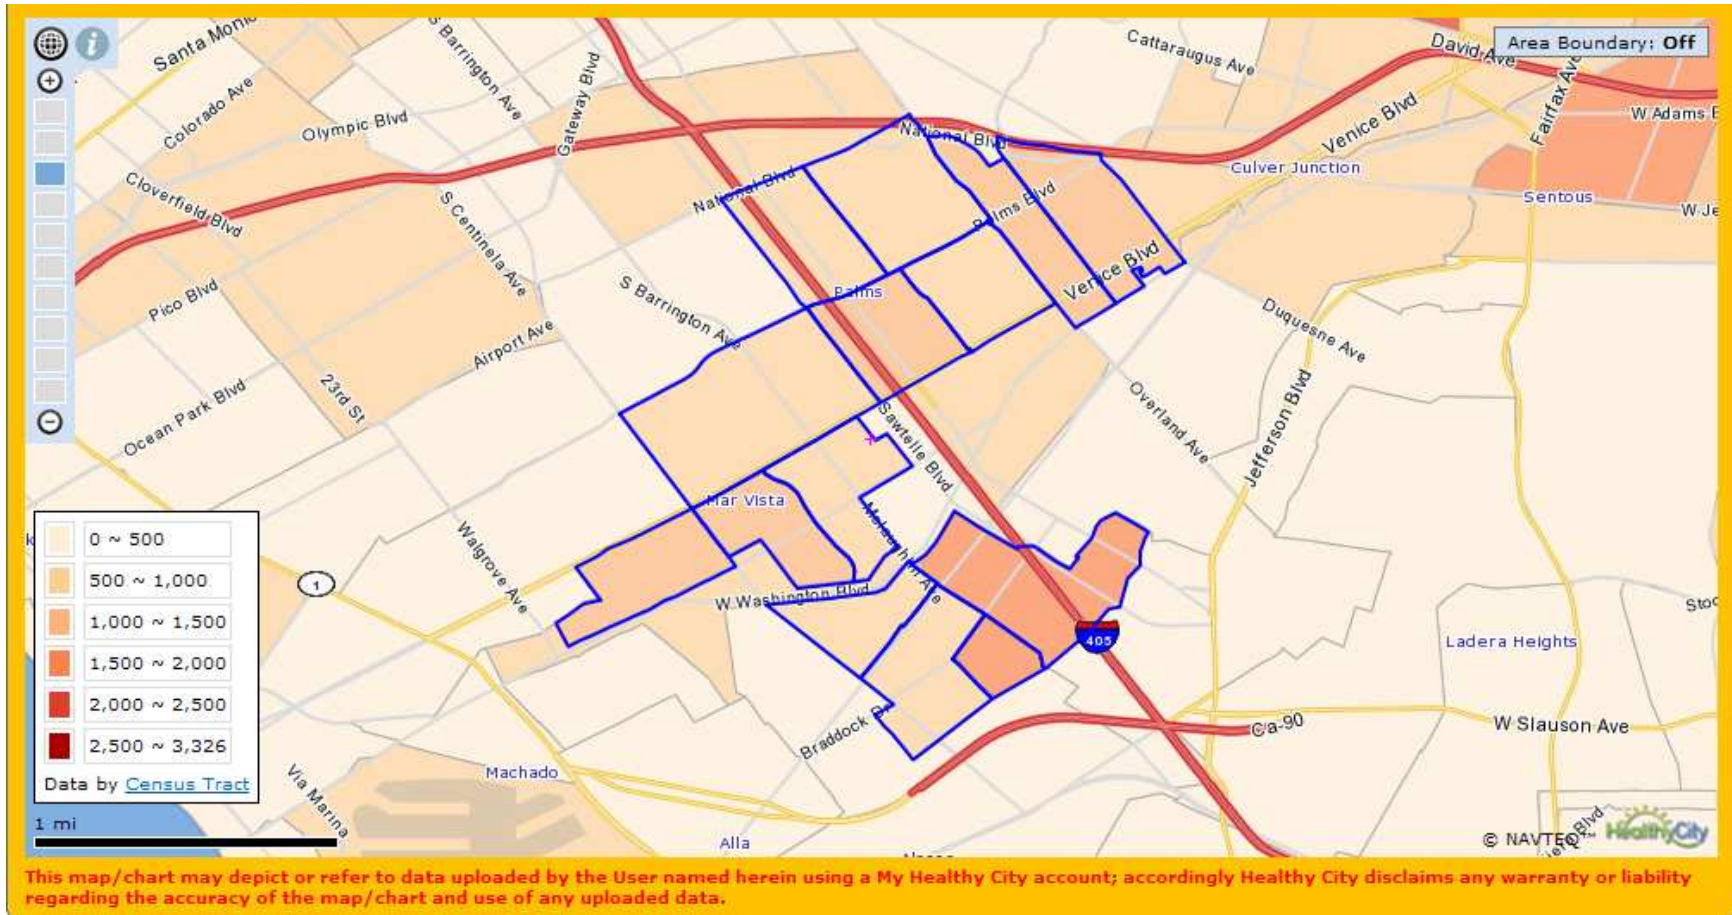

Proposed FamilySource Service Area Wilshire

Census Tracts	192420, 192510, 192520, 192610, 192620, 211200, 211310, 211320, 211410, 211420, 211500, 211702, 211801, 211802, 211910, 211920, 212100, 212303, 212304, 212305, 212306, 212410, 212420, 212500, 212610, 212620, 213100, 213201, 213202, 213310, 213320, 211120, 211110, 213401, 212202, 212203, 212204, 213402, 212700, 212900
---------------	--

Proposed FamilySource Service Area

West LA

(Palms/Mar Vista)

Census Tracts	271900, 272302, 272200, 272301, 275520, 275100, 275510, 271701, 271702, 271801, 271802, 269901, 269902, 275200
---------------	--