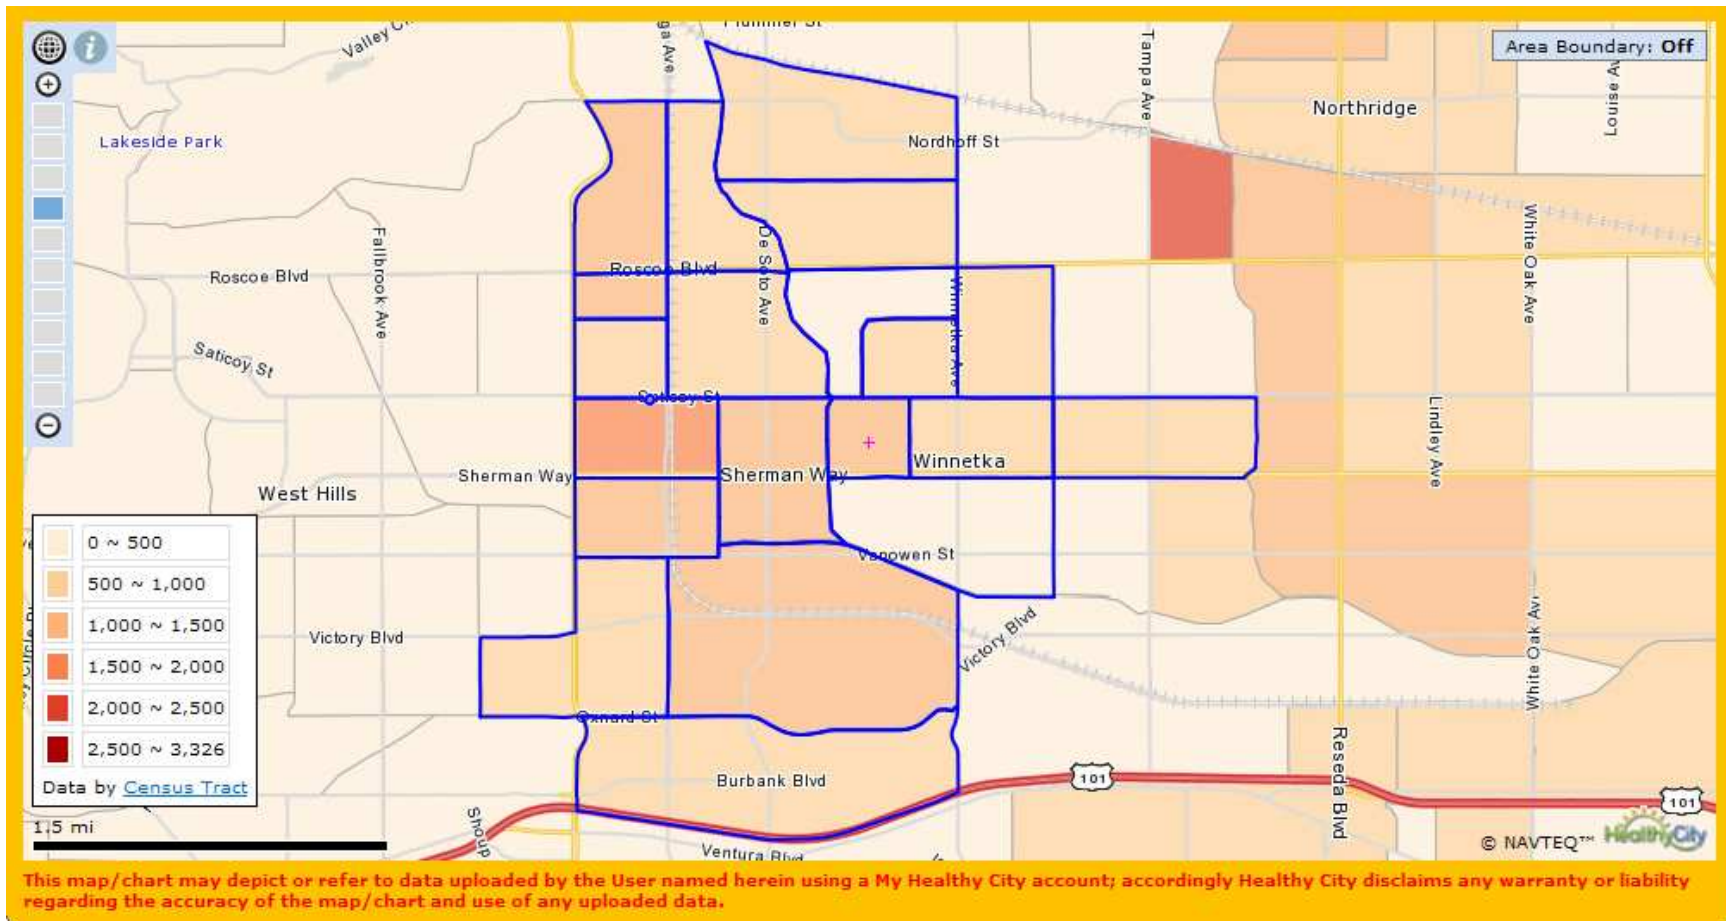

Proposed FamilySource Service Area Boyle Heights

Census Tracts	203900, 204110, 204120, 204200, 204300, 204420, 204600, 204700, 204810, 204910, 203200, 203720, 203600, 203710, 203800
---------------	--

Proposed FamilySource Service Area Canoga Park

Census Tracts	137102, 134510, 113233, 113234, 113422, 134000, 134103, 134104, 134201, 134305, 134306, 134520, 134710, 134902, 135112, 113421, 134720, 134101, 131700, 134800
---------------	--

Proposed FamilySource Service Area Hollywood