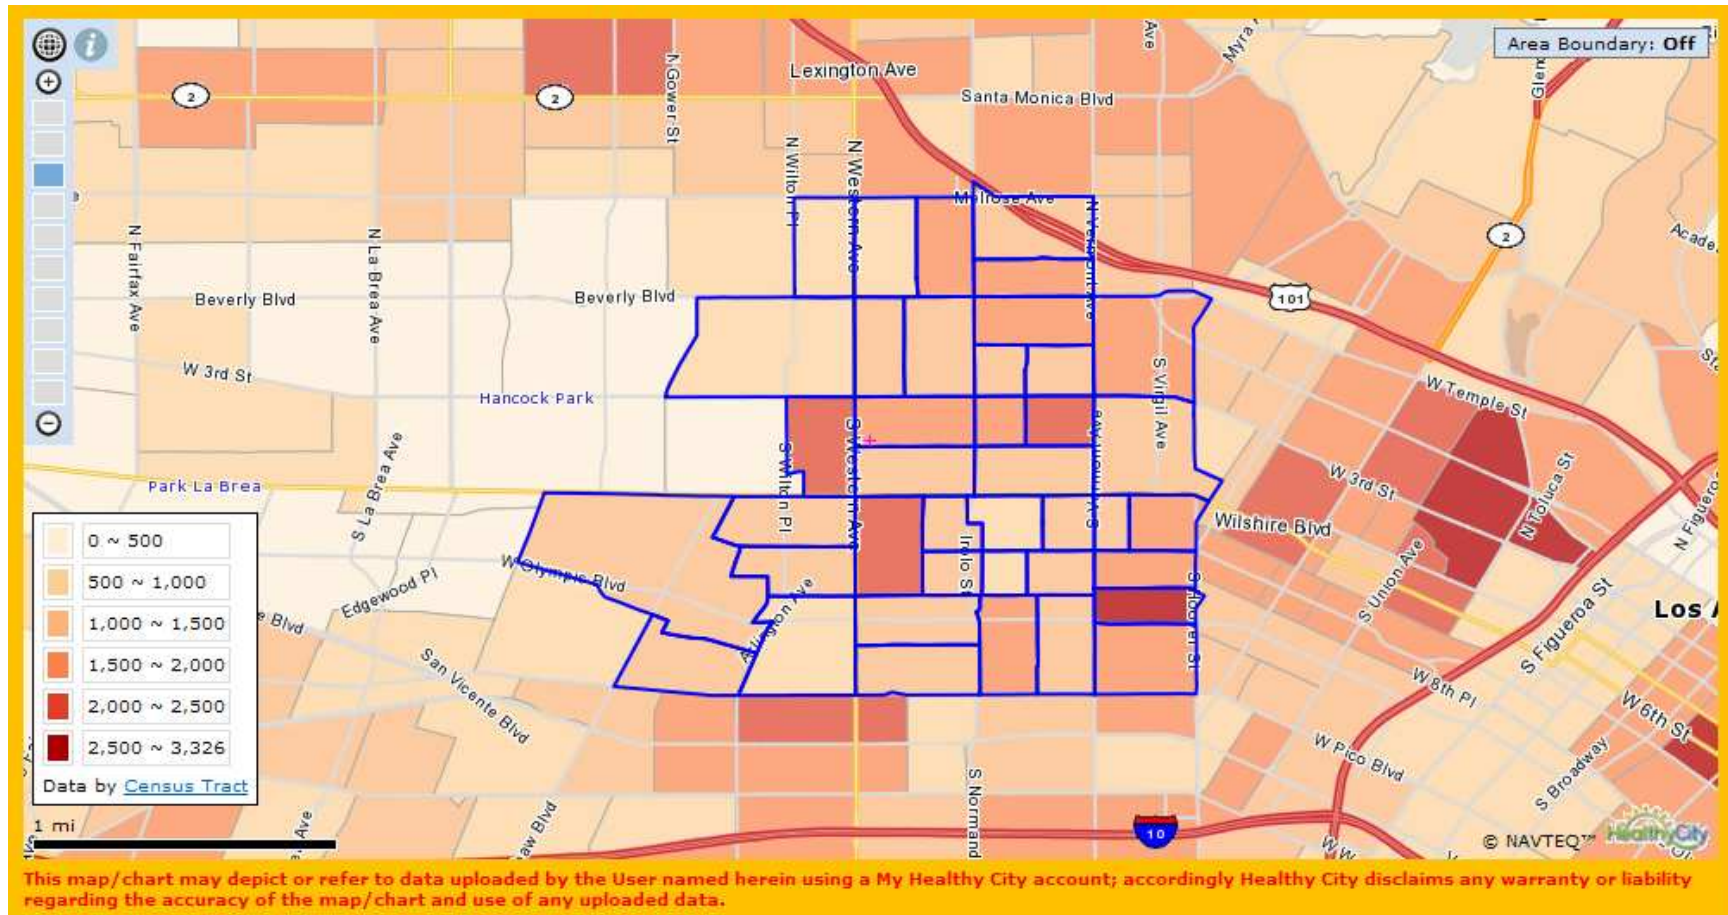

Proposed FamilySource Service Area Wilshire

Census Tracts	192420, 192510, 192520, 192610, 192620, 211200, 211310, 211320, 211410, 211420, 211500, 211702, 211801, 211802, 211910, 211920, 212100, 212303, 212304, 212305, 212306, 212410, 212420, 212500, 212610, 212620, 213100, 213201, 213202, 213310, 213320, 211120, 211110, 213401, 212202, 212203, 212204, 213402, 212700, 212900