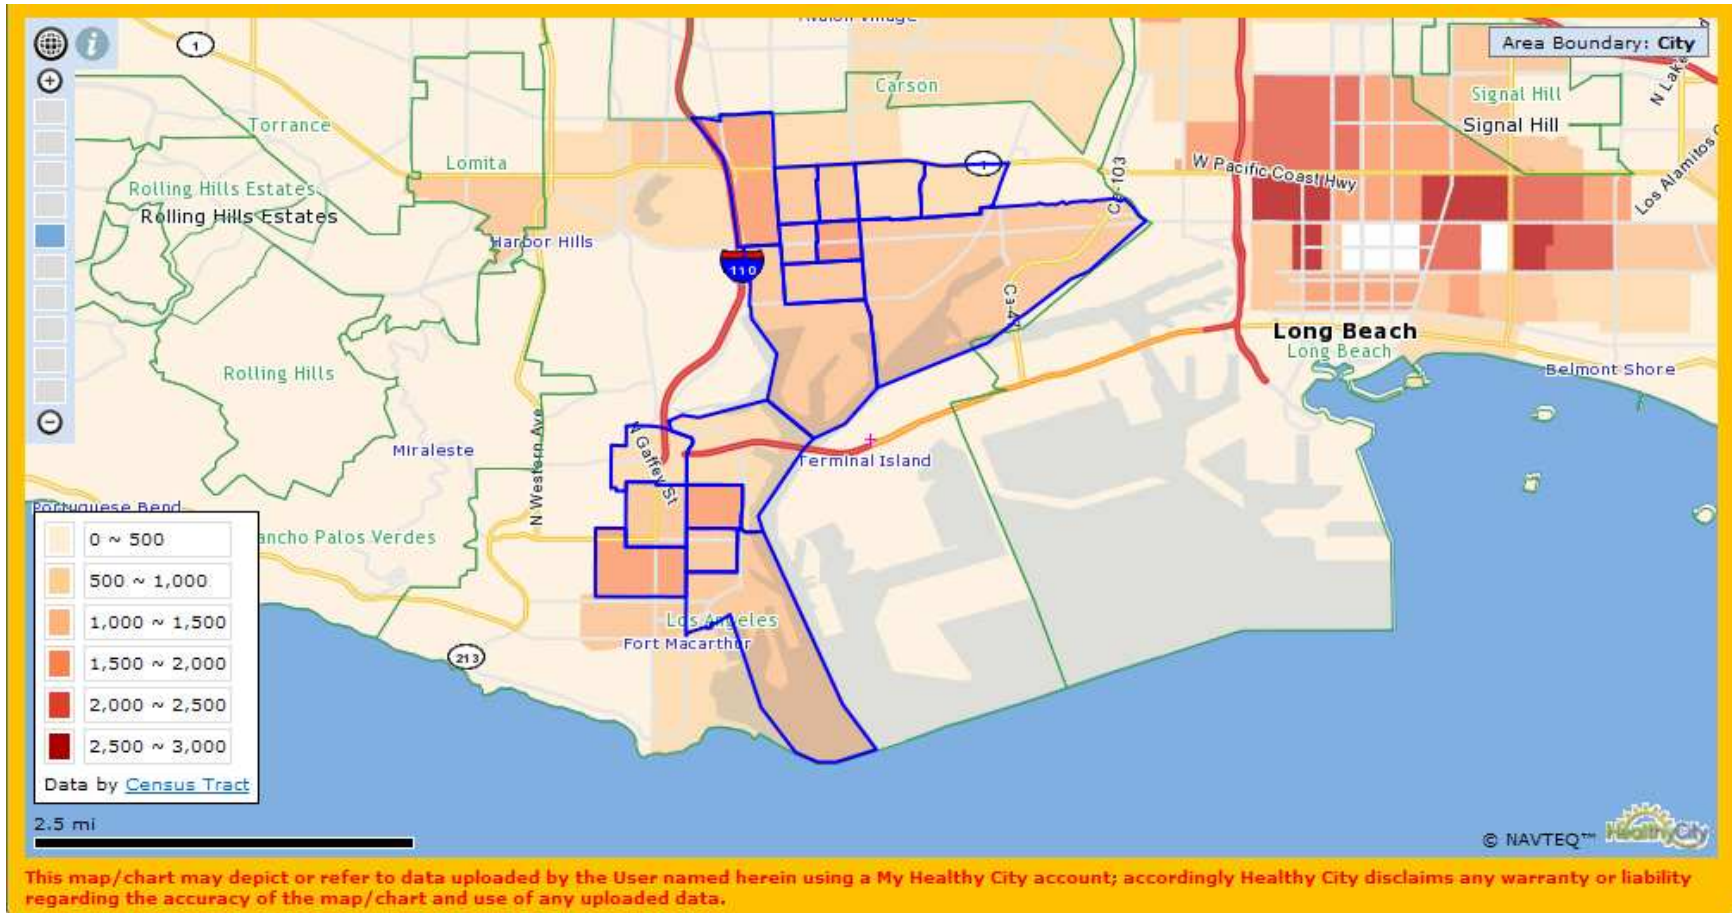

Proposed FamilySource Service Area Wilmington/San Pedro

Census Tracts	294510, 294900, 294520, 294610, 294700, 294810, 294820, 294830, 296210, 296220, 297110, 296500, 296600, 296900, 297120, 294300, 294620