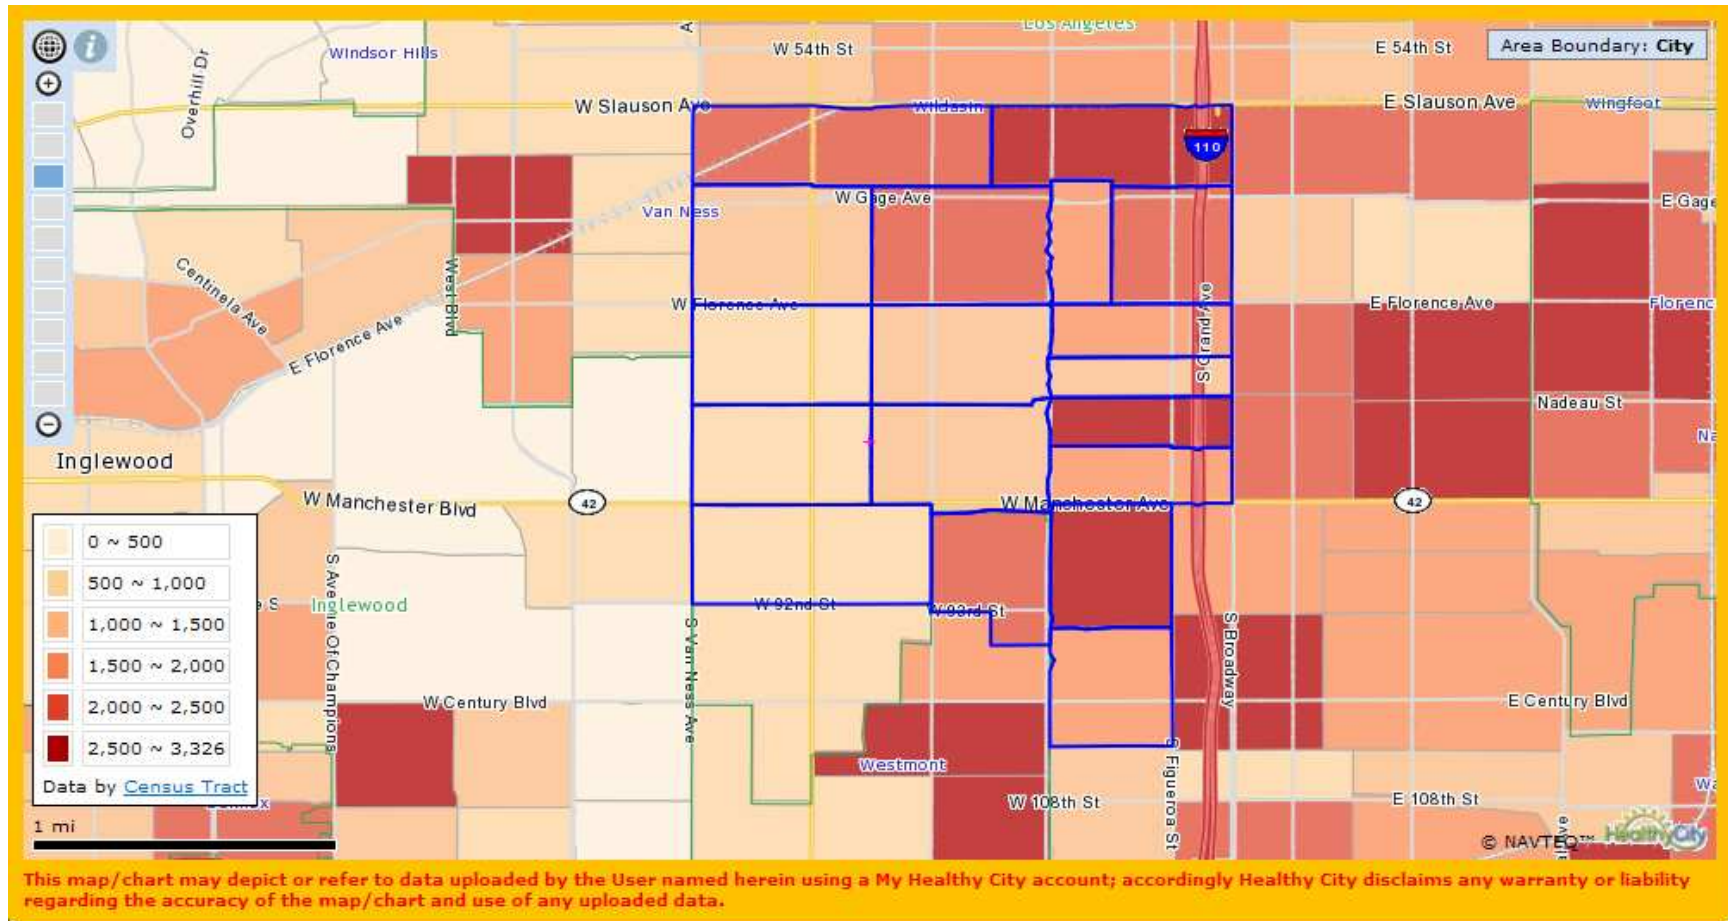

Proposed FamilySource Service Area Southwest II (South of Slauson Ave.)

Census Tracts	237100, 237200, 237400, 237500, 237600, 237710, 237720, 237800, 238200, 238310, 238320, 238400, 240300, 240400, 237300, 237900, 238100, 600100