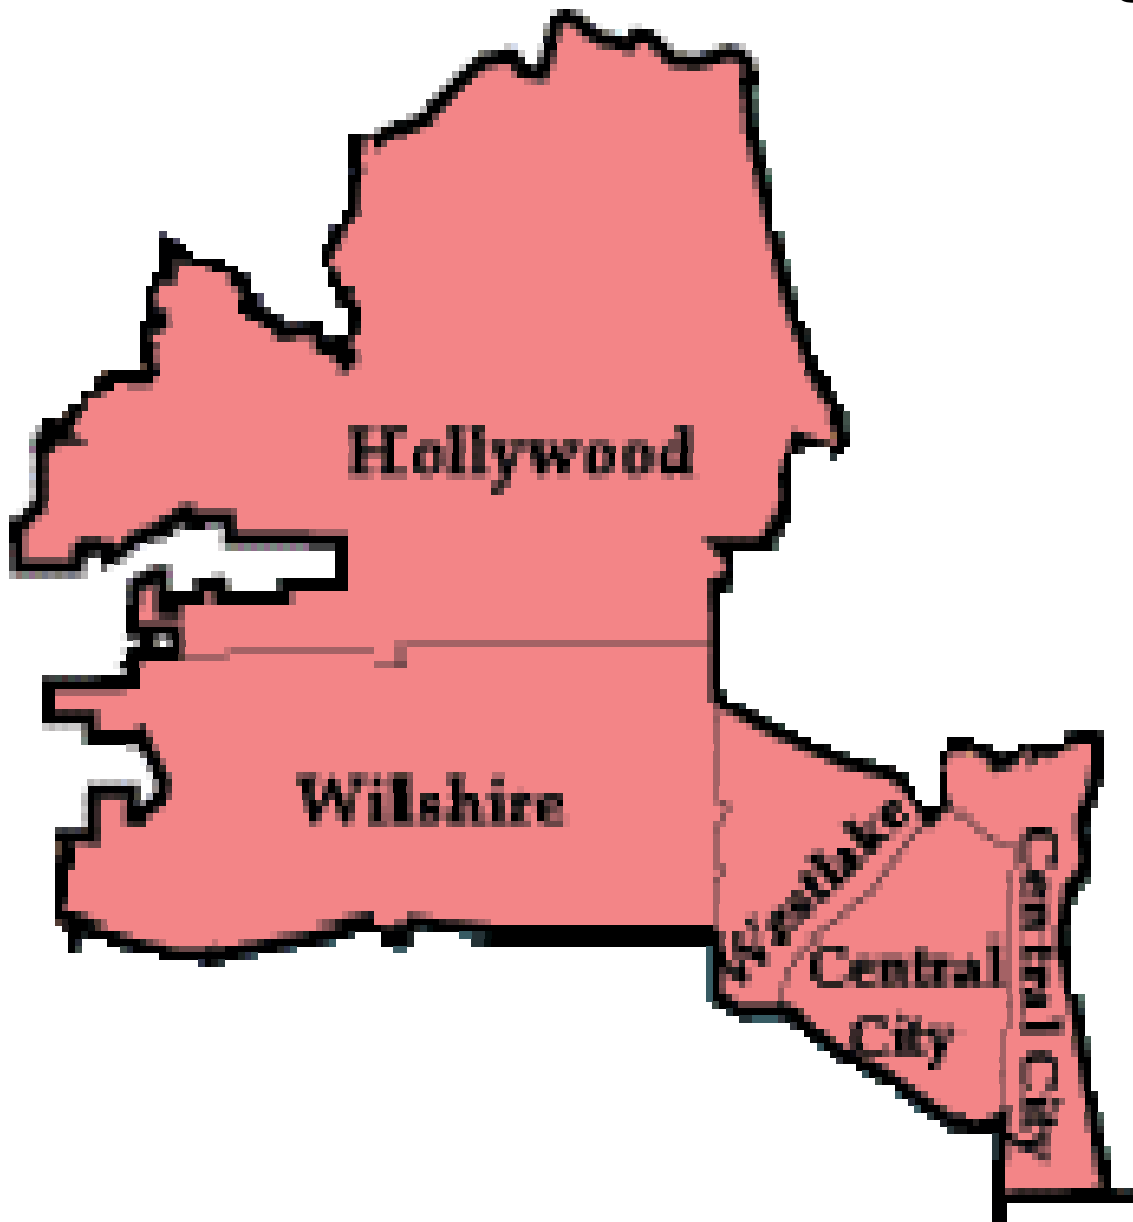

# CIPA 3 Central Los Angeles

## CIPA 3 BOUNDARY

- \*North – Mulholland Dr., Hollywood Fwy., Barham, LA City Boundary
- \*South – Alameda, Santa Monica Fwy., Hoover, Pico, West Blvd., Venice, Thurman, and 18<sup>th</sup> Street
- \*East – LA River, N. Broadway St., Savoy St., Bishops Rd., Cottage Home St., Stadium Wy., Lookout Dr., Lilac Ter., Stadium Wy., Marview Ave., White Knoll Dr., W. Sunset Blvd., N. Beaudry Ave., W. Sunset Ave., 110 Fwy., W. Temple St., N. Hoover Ave., Santa Monica Blvd., W. Sunset Blvd., Fountain Ave., Hyperion Ave., Rowena Ave., Glendale Blvd., LA River
- \*West – Canfield Dr., LA City Boundary, Crescent Dr.